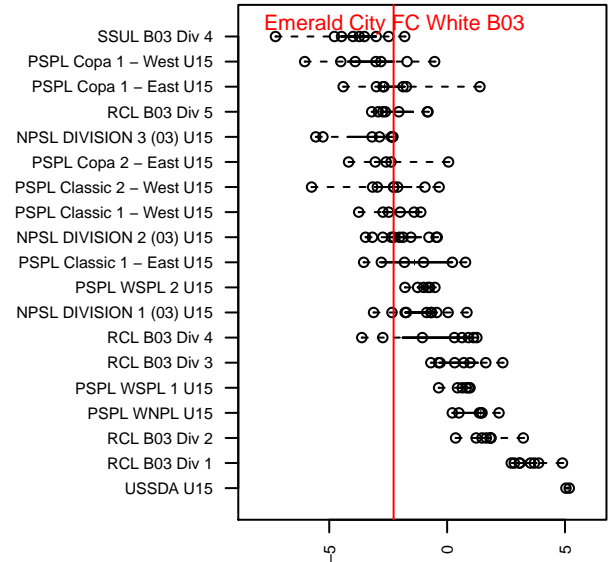

Emerald City FC White B03

Emerald City FC
 Seattle, WA
 B03 total strength=1062
 attack=3.83 defense=1.6
 fall league = PSPL Classic 2 – West U15
 notes= Barton 2015

alt names used:
 EMERALD CITY FC ECFC M03 WHITE (WA)
 Emerald City FC M03 White
 Emerald City FC White

Venues played:
 2016 WA Cup U14 Bronze U14
 2017 Xtreme Cup BU15 Gold
 2017 PSPL Classic 2 – West U15
 2017 WA Cup Bronze U15

Emerald City FC White B03
 Dots are actual minus expected GF (blue circles) and GA (red triangles).
 Blue line is smoothed change in attack strength. Red is smoothed change in defense strength.

**attack and defense variance (black dot)
relative to other teams
and top 10 in region**

**attack and defense rating
relative to others at age
and all opponents in last 13 months**

Performance relative to 13 month average